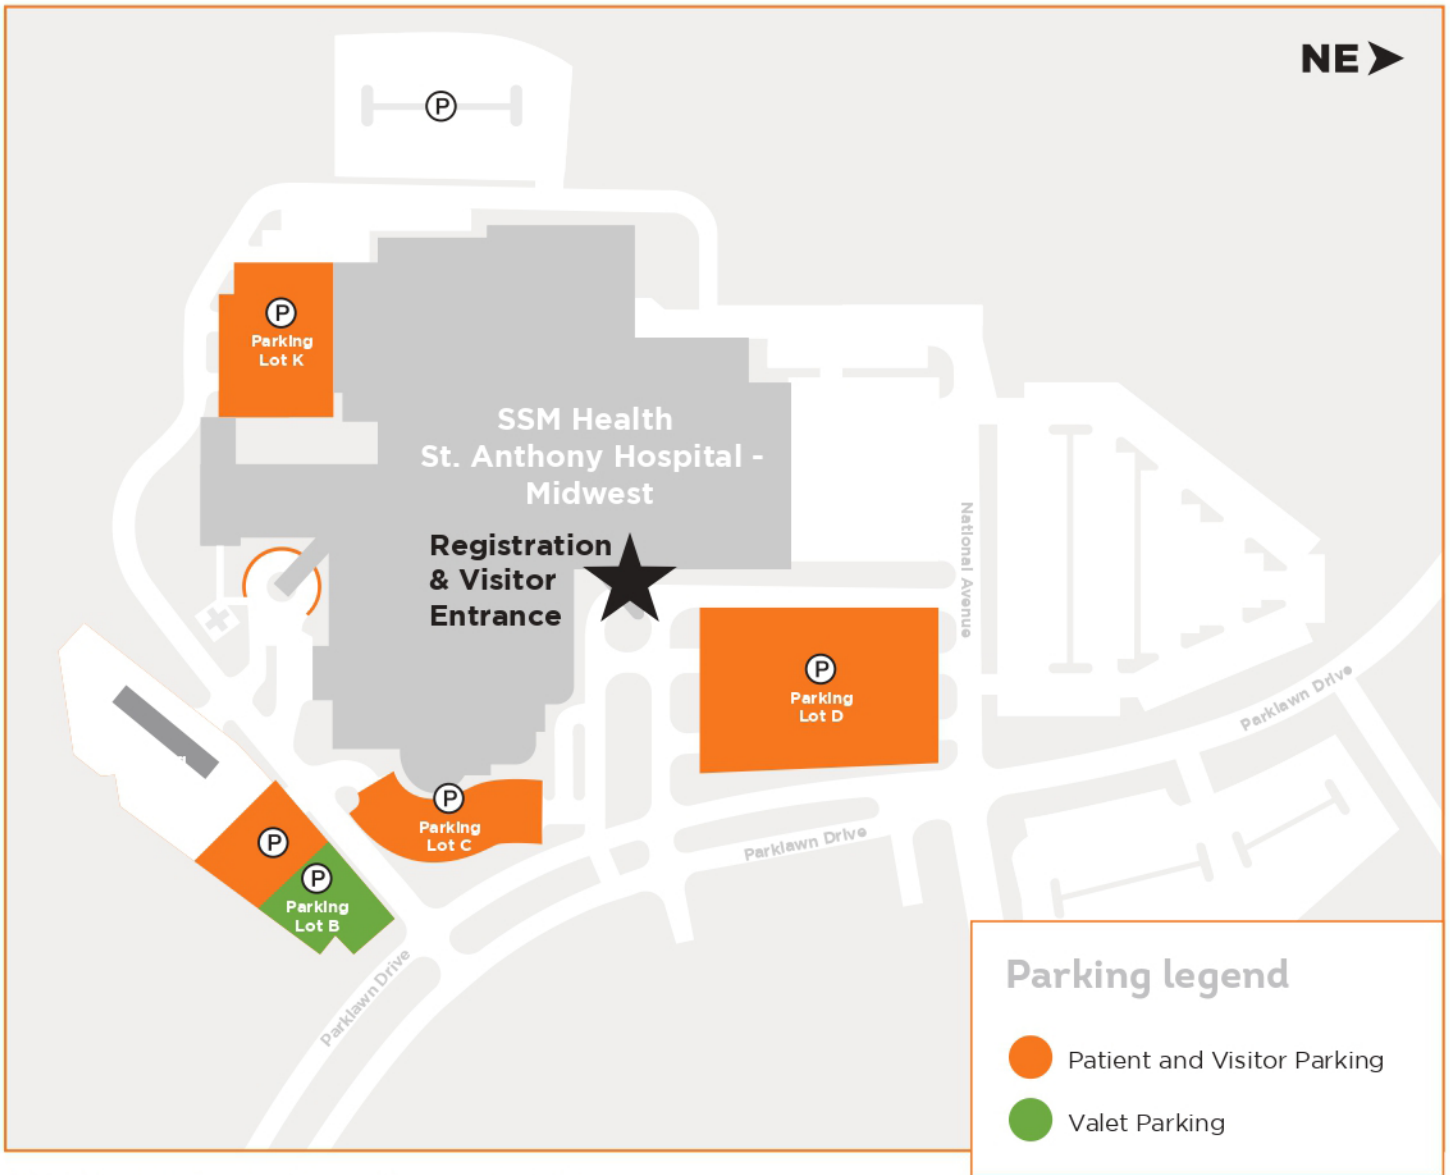

# SSM Health St. Anthony Hospital - Midwest campus parking map

## SSM Health St. Anthony Hospital - Midwest

2825 Parklawn Drive, Midwest City, OK 73110

For more information: 405-610-4411

[ssmhealth.com](http://ssmhealth.com)