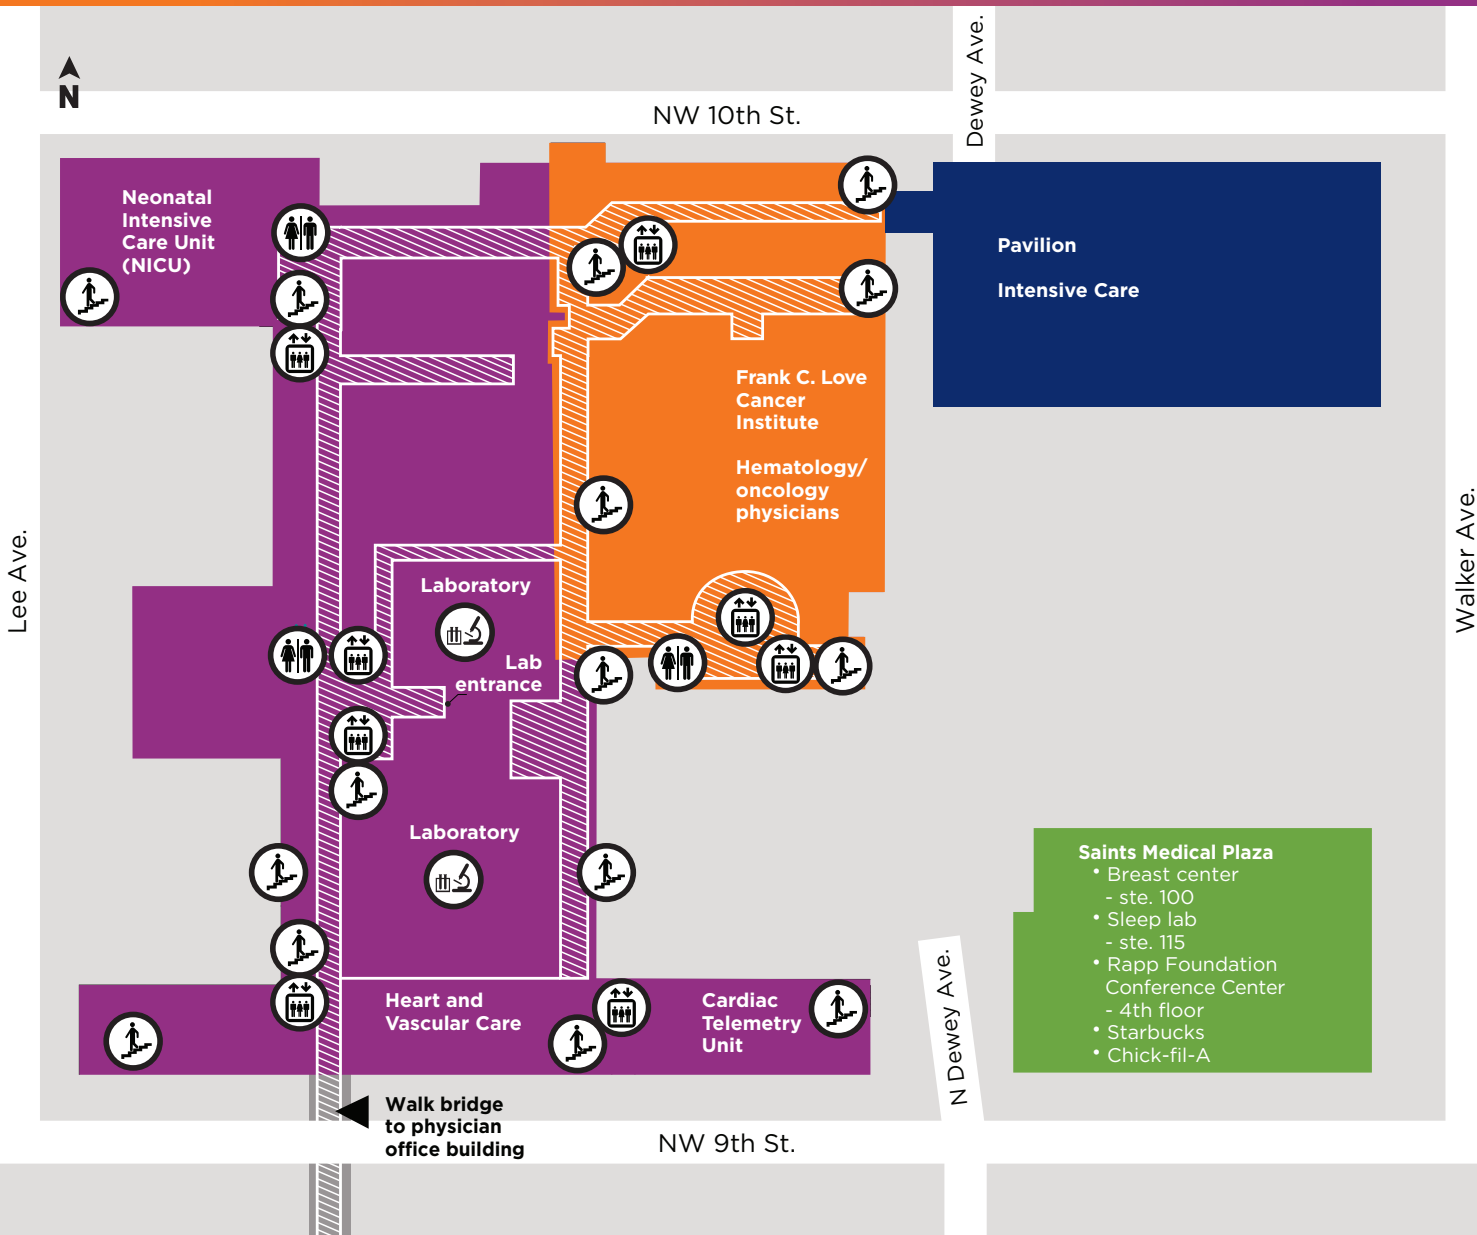

SSM Health St. Anthony Hospital - Oklahoma City

Third floor map

Building legend

- Hospital West
- Hospital East
- Pavllion Intensive Care
- Saints Medical Plaza
- Visitor access

- Cath. Lab
- Elevator
- Public stairs
- Restrooms