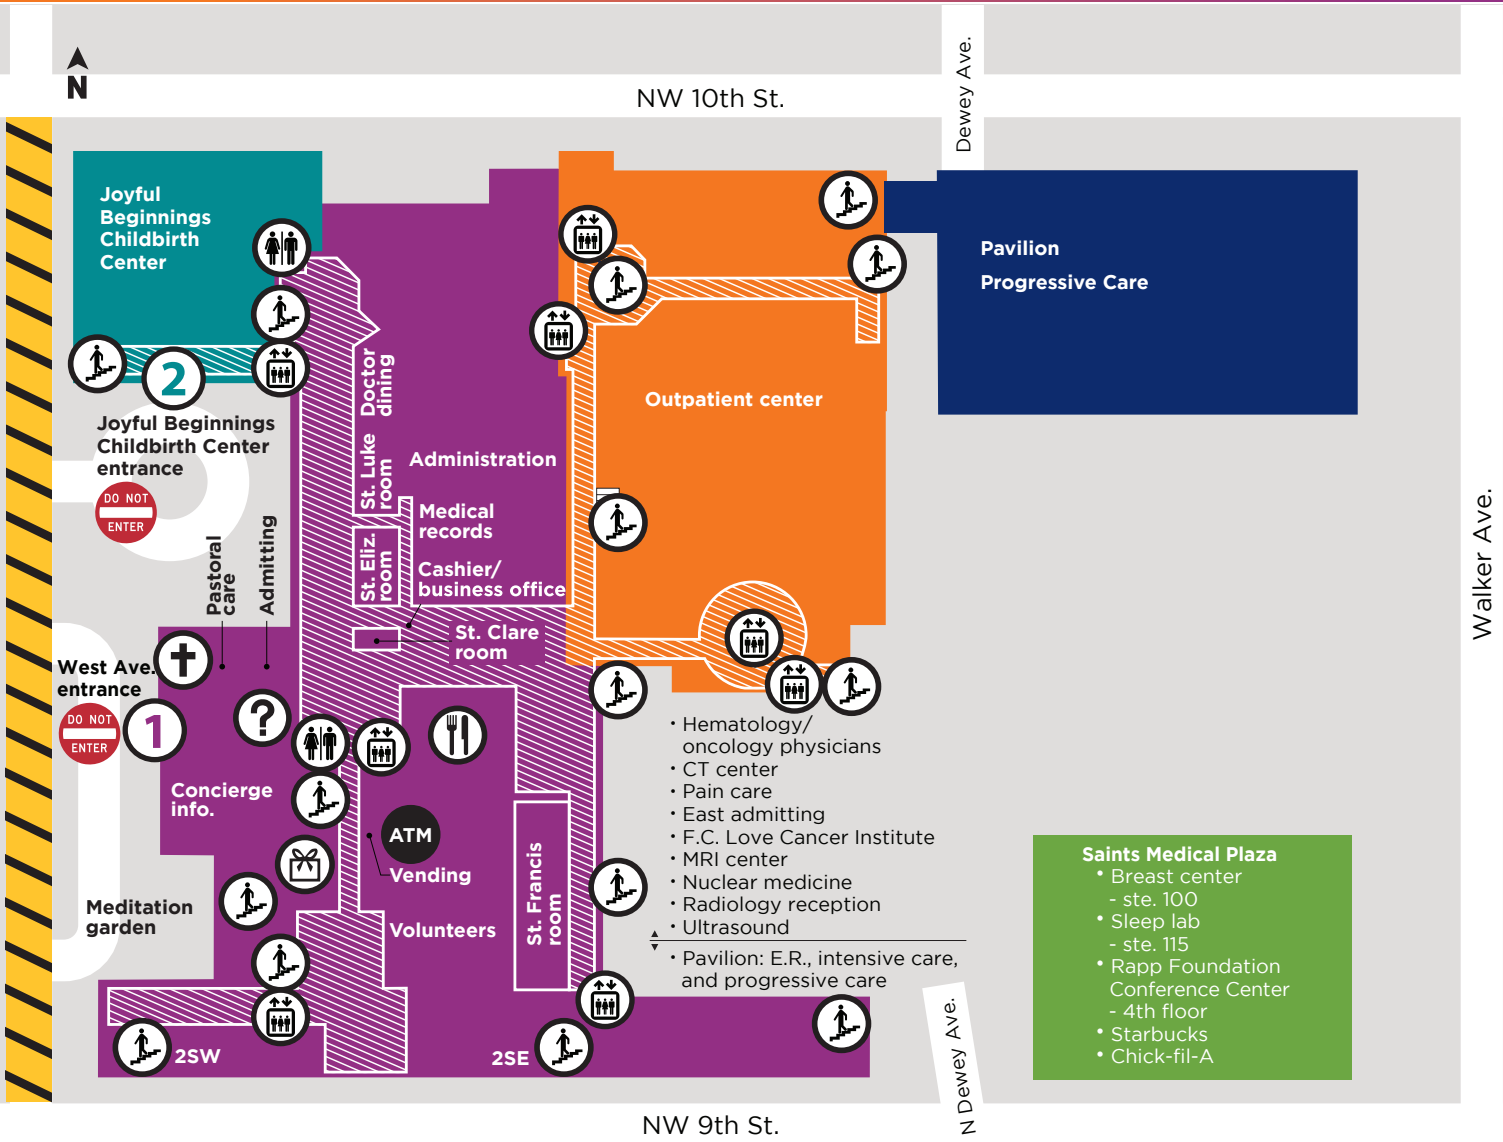

SSM Health St. Anthony Hospital - Oklahoma City

Second floor map

Saints Medical Plaza

- Breast center - ste. 100
- Sleep lab - ste. 115
- Rapp Foundation Conference Center - 4th floor
- Starbucks
- Chick-fil-A

Building legend Hospital West Outpatient center Joyful Beginnings Pavilion Intensive Care Visitor access Saints Medical Plaza Lee Entry Closed			West Entrance Closed for Construction Joyful Beginnings Entrance Closed for Construction	ATM Chapel Elevator Gift shop Cafeteria Information Restrooms Public stairs
----------------------------------------------------------------------------------------------------------------------------------------------------------------------------	--	--	-------------------------------------------------------------------------------------------------	--------------------------------------------------------------------------------------------------